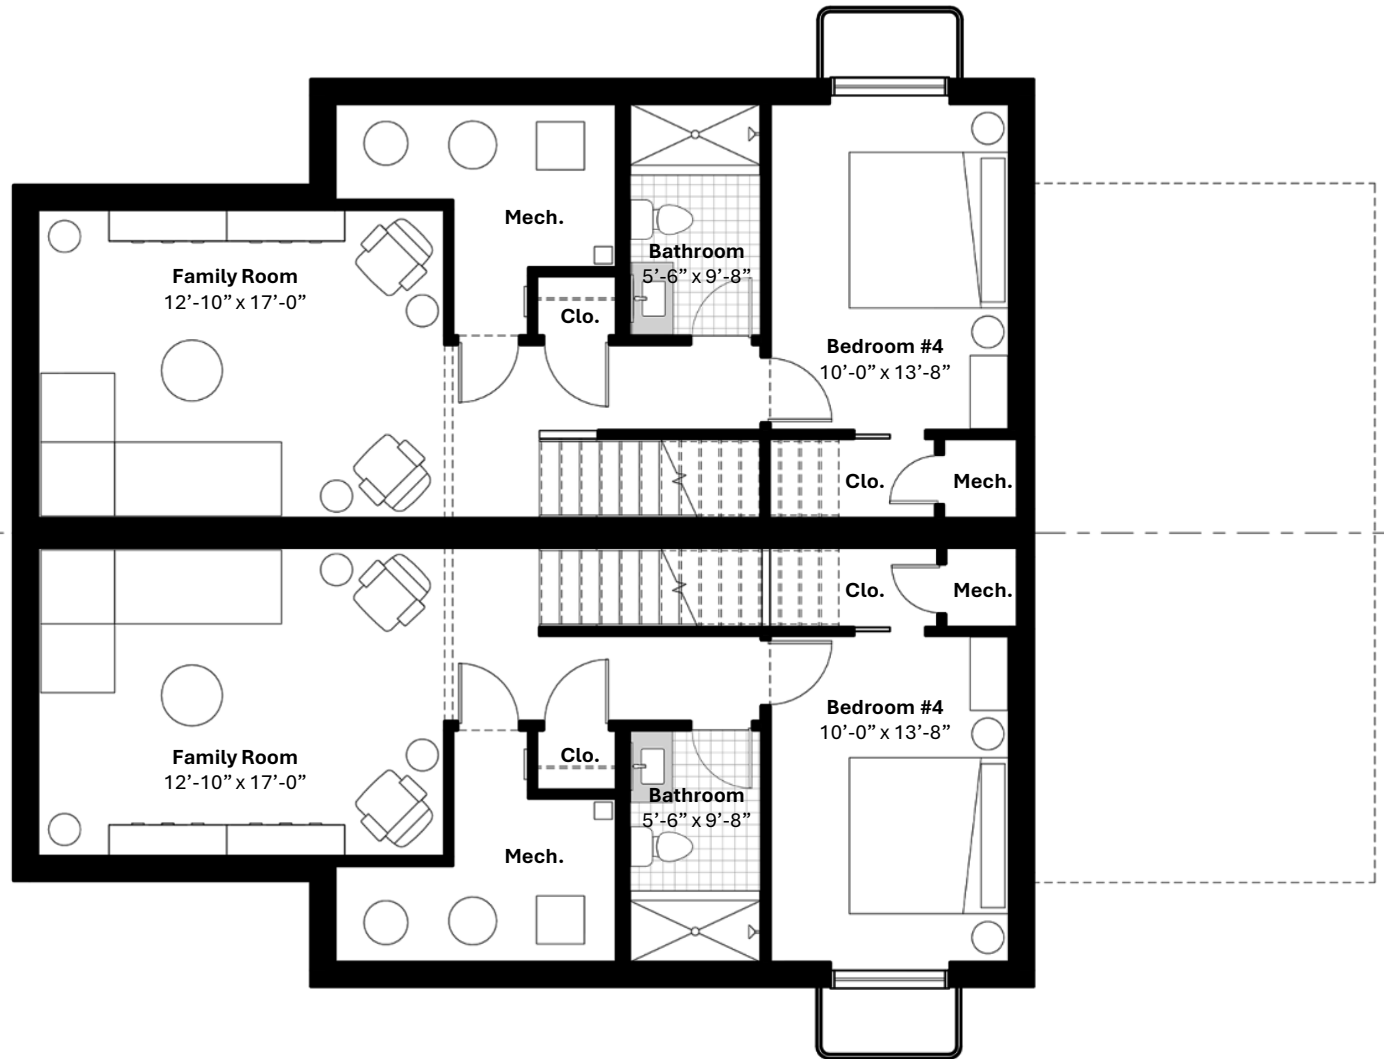

Wall Tile

Floor Tile
16" x 48" Porcelain Floor Tile
Color: Pale

Cabinetry

Delta 548LF-PNMPU
Bowery 1.2 GPM Single Hole Bathroom Faucet with Push Pop-Up Drain Assembly - Limited Lifetime Warranty

Delta T14448-PN
Bowery Monitor 14 Series Single Function Pressure Balanced Tub and Shower - Less Rough-In Valve

TOTO MS776124CEG#01
Drake 1.28 GPF Two Piece Elongated Toilet with Left Hand Lever - Seat Included

Sterling 71121120-0
Ensemble 60" x 32-1/8" Vikrell Soaking Bathtub for Alcove Installations with Right Drain