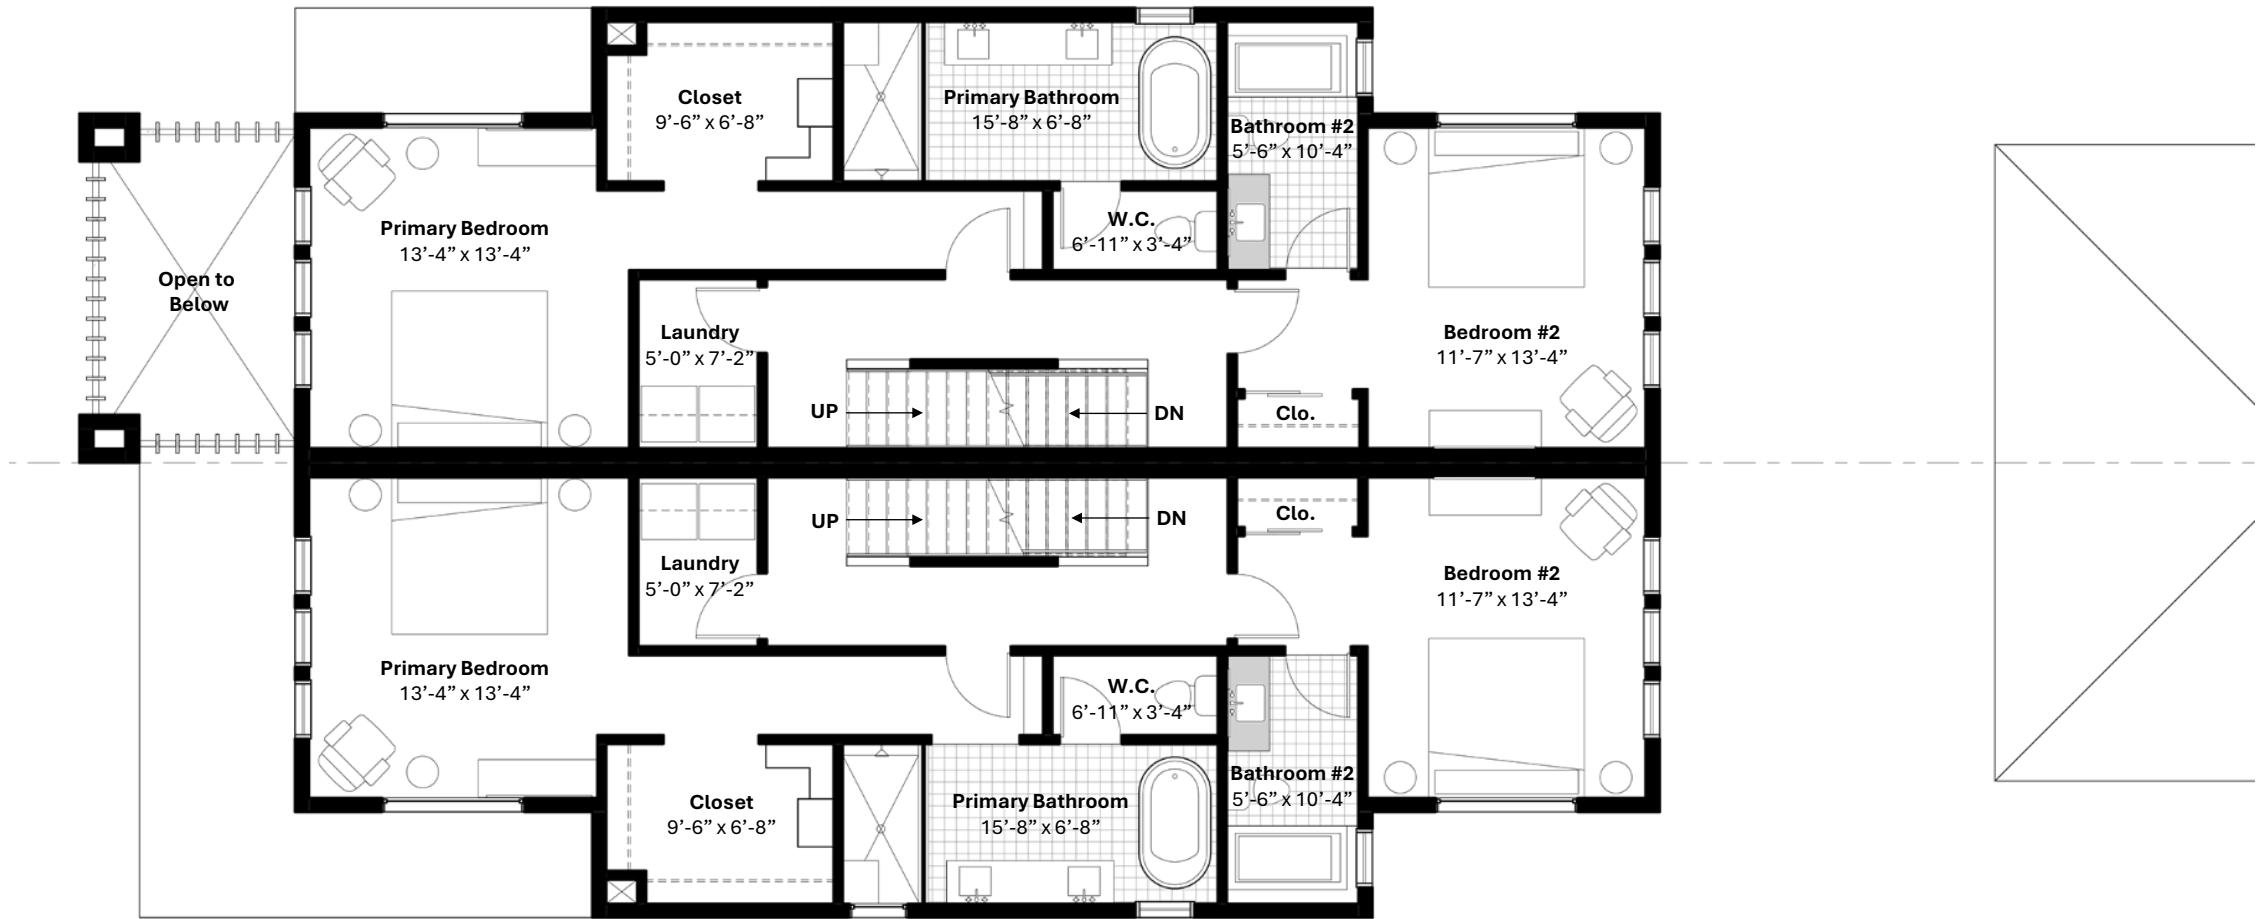

TOTO MS776124CEG#01
Drake 1.28 GPF Two Piece Elongated Toilet with Left Hand Lever - Seat Included

Sterling 71121120-0
Ensemble 60" x 32-1/8" Vikrell Soaking Bathtub for Alcove Installations with Right Drain

Basement Plan

Level 1 Plan

Level 2 Plan

Level 3 Plan