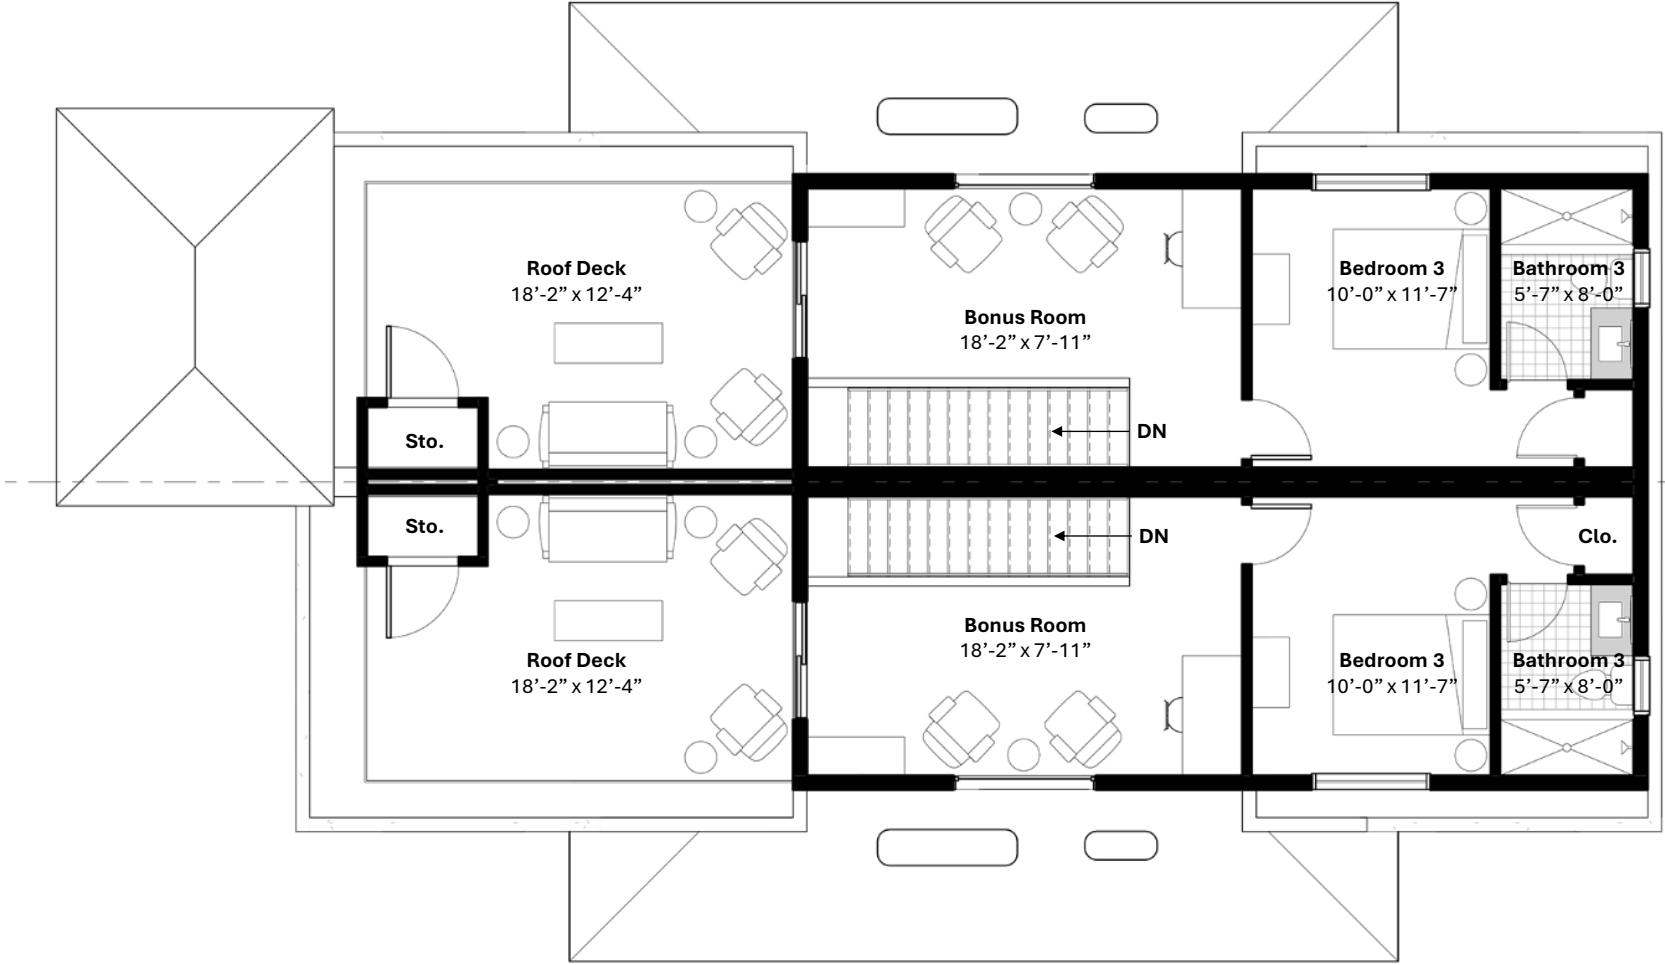

Wall Tile

Floor Tile
16" x 48" Porcelain Floor Tile
Color: Pale

Cabinetry

Delta 548LF-PNMPU
Bowery 1.2 GPM Single Hole Bathroom Faucet with Push Pop-Up Drain Assembly - Limited Lifetime Warranty

Delta T14448-PN
Bowery Monitor 14 Series Single Function Pressure Balanced Tub and Shower - Less Rough-In Valve

TOTO MS776124CEG#01
Drake 1.28 GPF Two Piece Elongated Toilet with Left Hand Lever - Seat Included

Sterling 71121120-0
Ensemble 60" x 32-1/8" Vikrell Soaking Bathtub for Alcove Installations with Right Drain

Basement Plan

Level 1 Plan

Level 2 Plan

Level 3 Plan