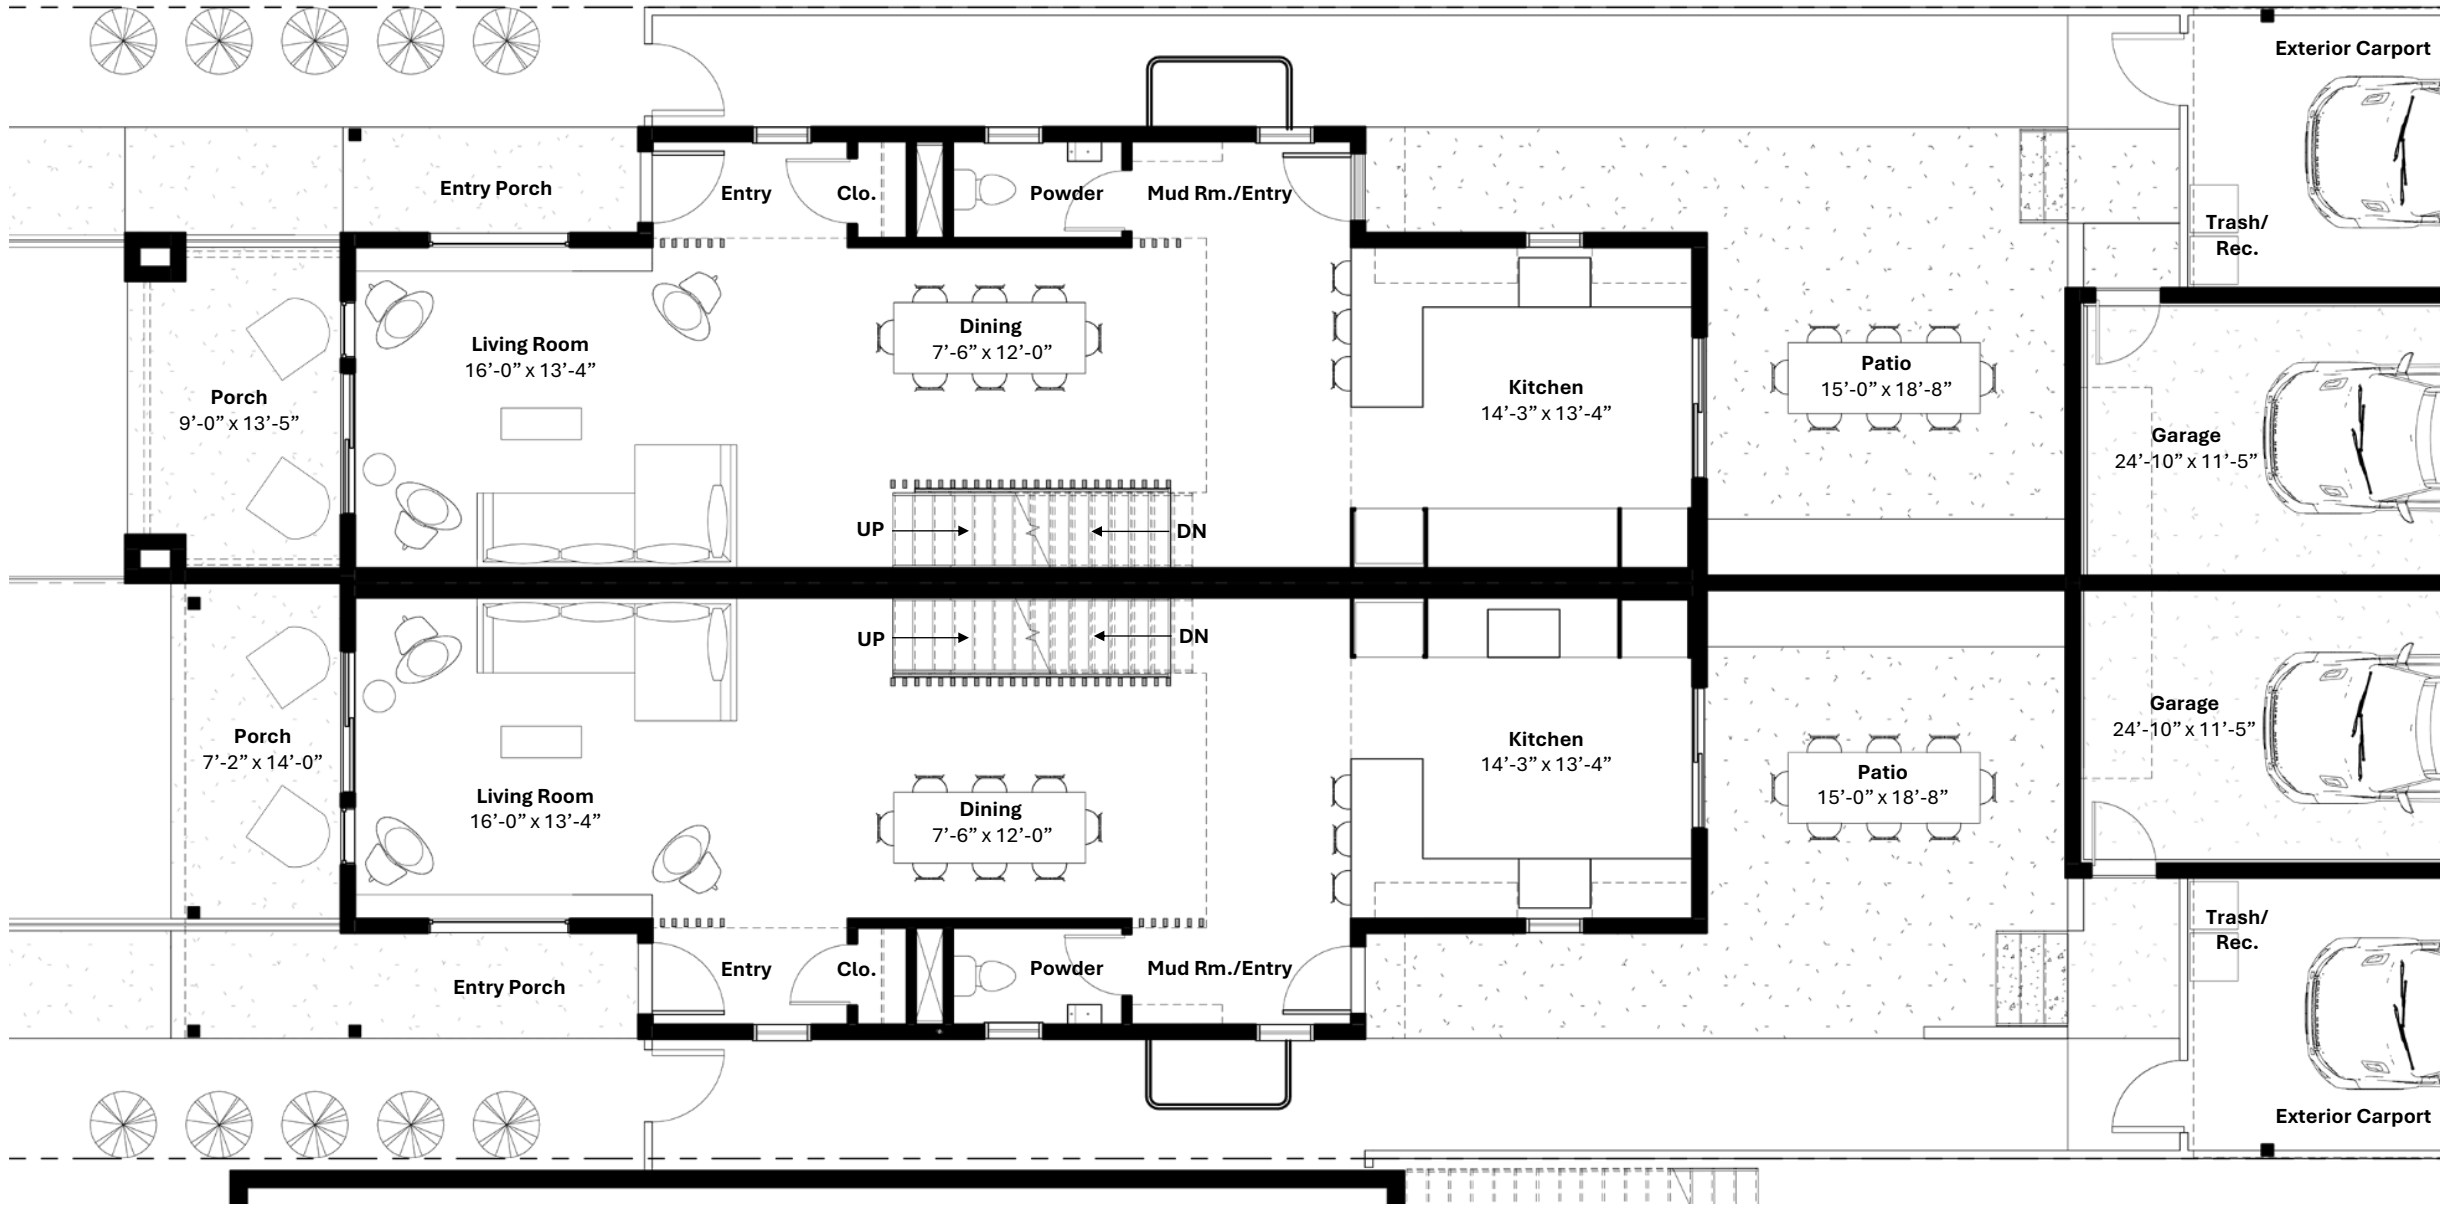

Wall Tile

Floor Tile
16" x 48" Porcelain Floor Tile
Color: Pale

Cabinetry

Delta 548LF-PNMPU
Bowery 1.2 GPM Single Hole Bathroom Faucet with Push Pop-Up Drain Assembly - Limited Lifetime Warranty

Delta T14448-PN
Bowery Monitor 14 Series Single Function Pressure Balanced Tub and Shower - Less Rough-In Valve

Basement Plan

Level 1 Plan

Level 2 Plan

Level 3 Plan